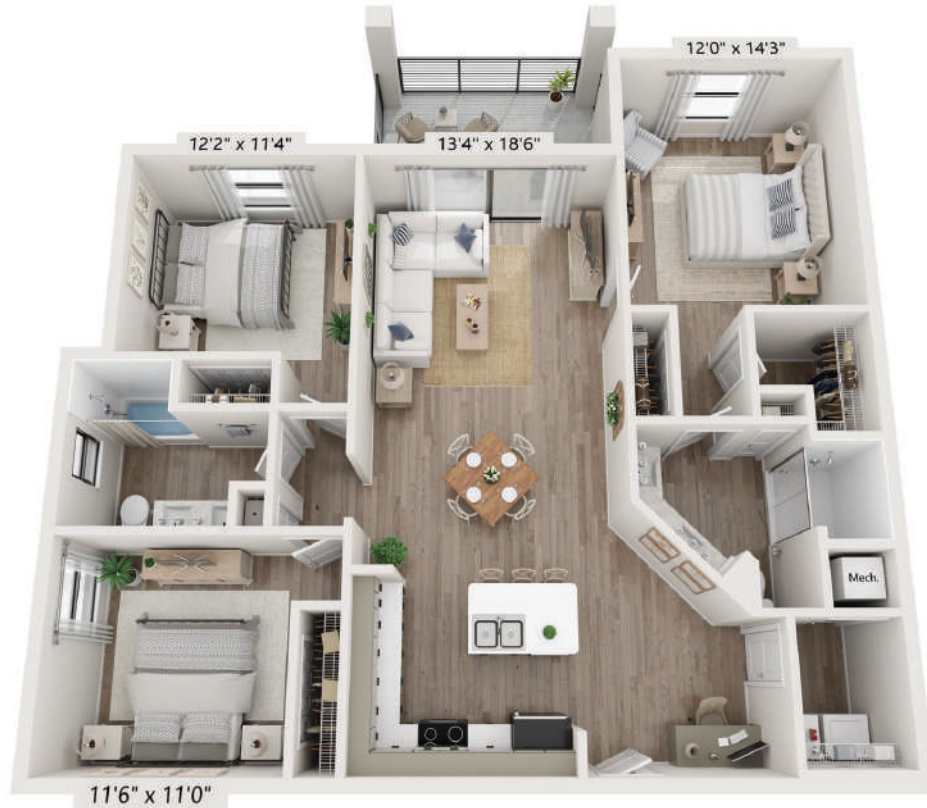

# Unit C1

3 BED / 2 BATH

# 1282

SQ. FT.

**ESTERO  
VISTA**

19600 Veduro Circle | Fort Myers, FL 33908

[www.esterovista.com](http://www.esterovista.com)

Floor plans are artist's rendering. All dimensions are approximate. Actual product and specifications may vary in dimension or detail. Not all features are available in every rental home. Prices and availability are subject to change. Rent is based on monthly frequency. Additional fees may apply, such as but not limited to package delivery, trash, water, amenities, etc. Deposits vary. Please see a representative for details.